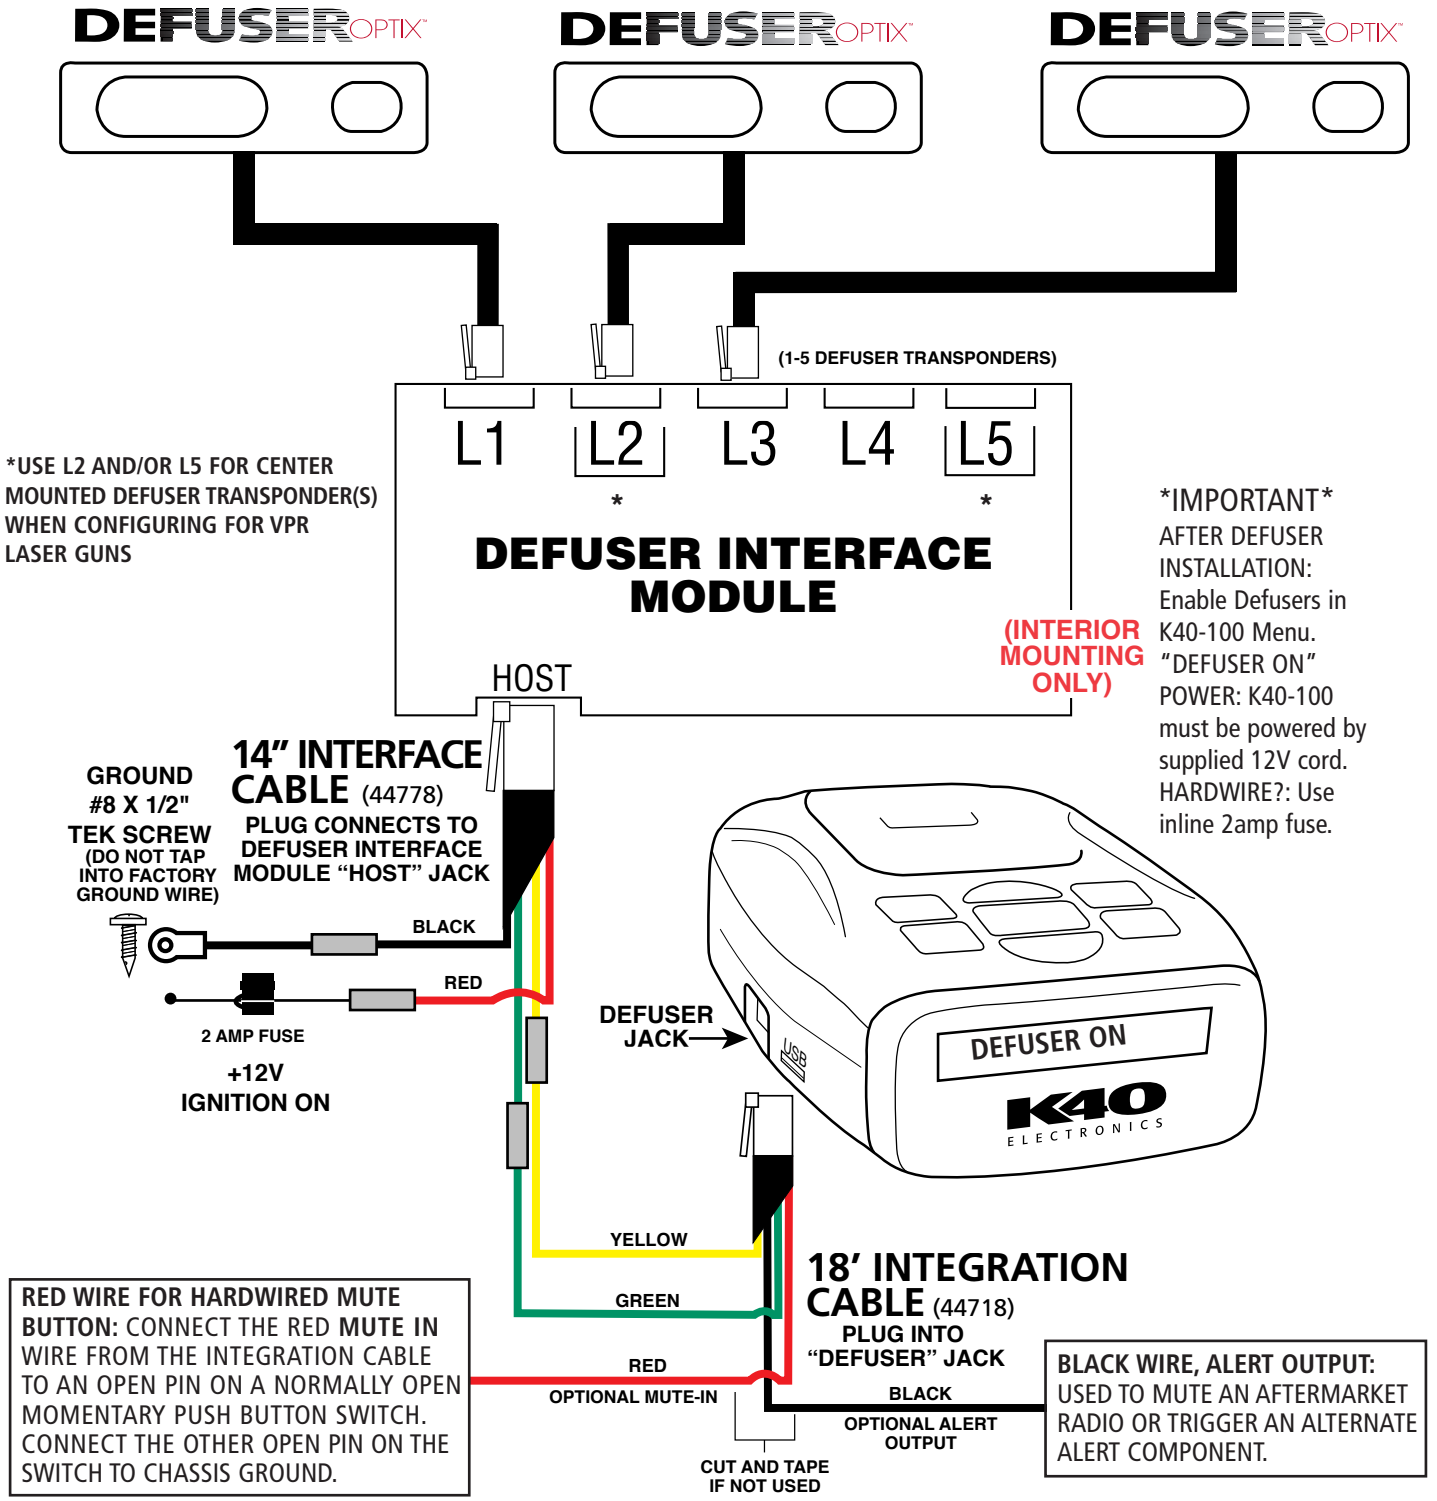

BLOCK WIRING DIAGRAM

Platinum100 PORTABLE RADAR & LASER DETECTOR

K40 DAYTIME TECHNICAL SUPPORT
800-323-6768

24 HR. TECHNICAL SUPPORT
847-209-8268